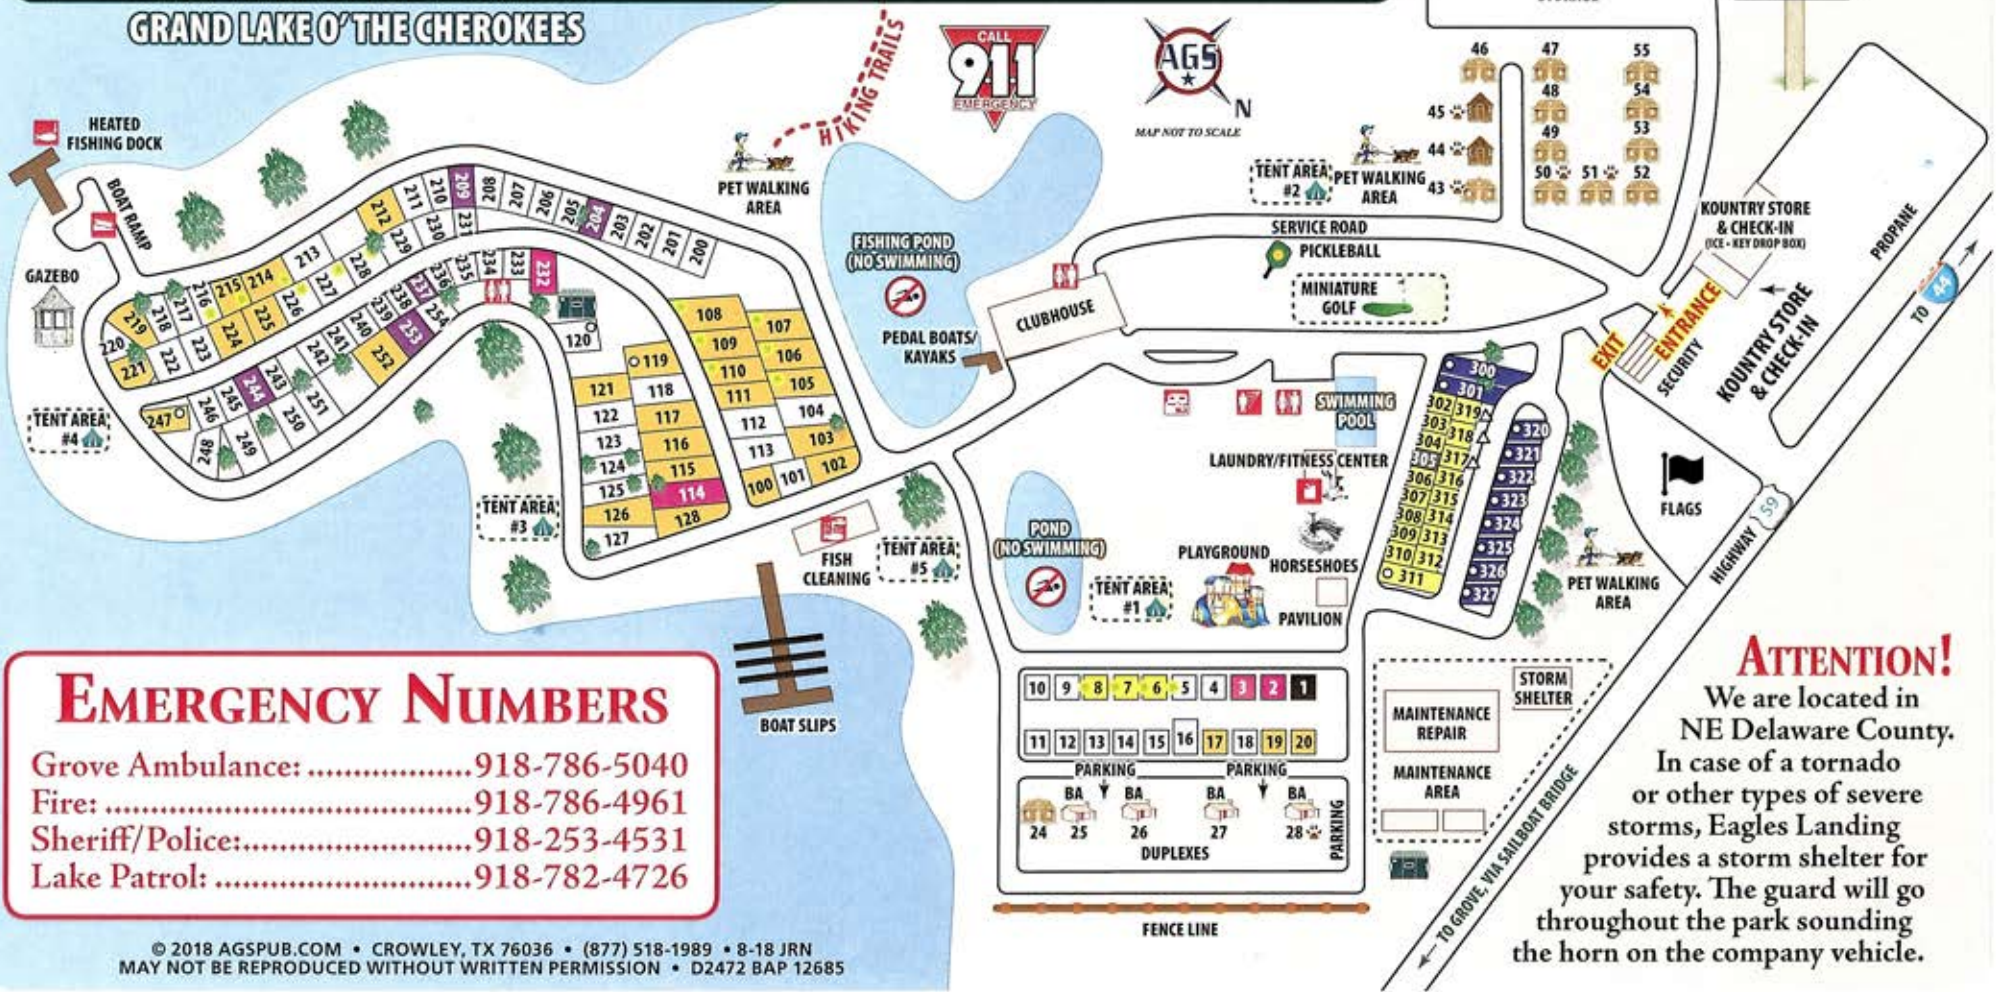

25301 U.S. Hwy. 59 N • Grove, OK 74344 • Delaware County
(918) 786-6196 • Fax: (918) 801-7502 • www.eaglesresorts.net

YOUR SITE IS:

MAP LEGEND

- | | | | | | | | |
|--------------------|--------------------|-----------------|-------------------------------|--------------------|----------------|--------------|-----------------------|
| 2 Bedroom Cabin | 30/50 Amp E/W Only | 30 Amp E/W Only | 50 Amp E/W/S | Seasonal Sites | Tent Site | Laundry | Fishing |
| 1 Bedroom Cabin | 30/30 Amp E/W Only | 30/50 Amp E/W/S | 30/50 Amp E/W/S 40' or Larger | Pet Friendly Sites | Dumpster | Showers | Fish Cleaning Station |
| 1 Bedroom Duplexes | 50 Amp E/W Only | 50/50 Amp E/W | 30 Amp E/W/S | Pull Through | Fitness Center | Dump Station | Boat Ramp |
| | | | | 30' or Smaller | Restrooms | | |

FREE
WiFi

SPEED LIMIT
10
MPH
WATCH FOR CHILDREN

EMERGENCY NUMBERS

Grove Ambulance:918-786-5040
Fire:918-786-4961
Sheriff/Police:918-253-4531
Lake Patrol:918-782-4726

ATTENTION!

We are located in NE Delaware County. In case of a tornado or other types of severe storms, Eagles Landing provides a storm shelter for your safety. The guard will go throughout the park sounding the horn on the company vehicle.